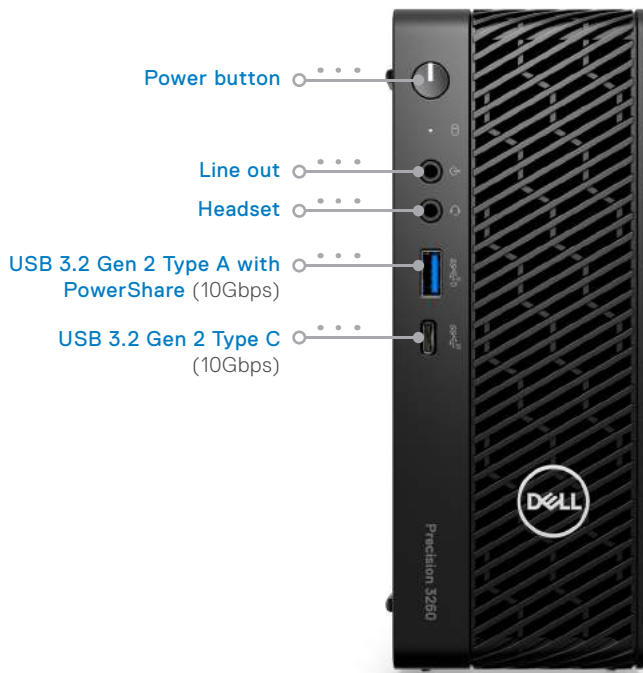

3260 Compact

Small, but without sacrifice

A powerful, yet affordable workstation in an ultra small form factor.