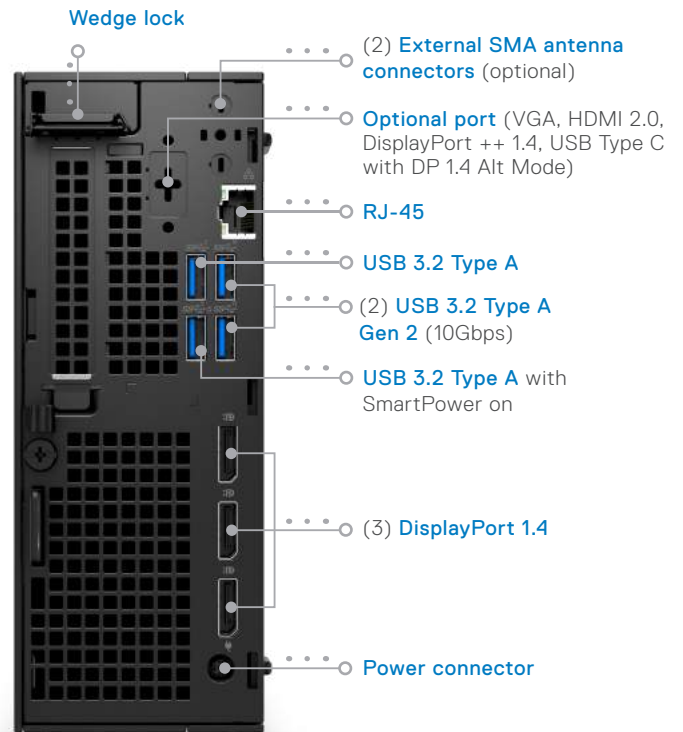

3260 Compact

Small, but without sacrifice

A powerful, yet affordable workstation in an ultra small form factor.