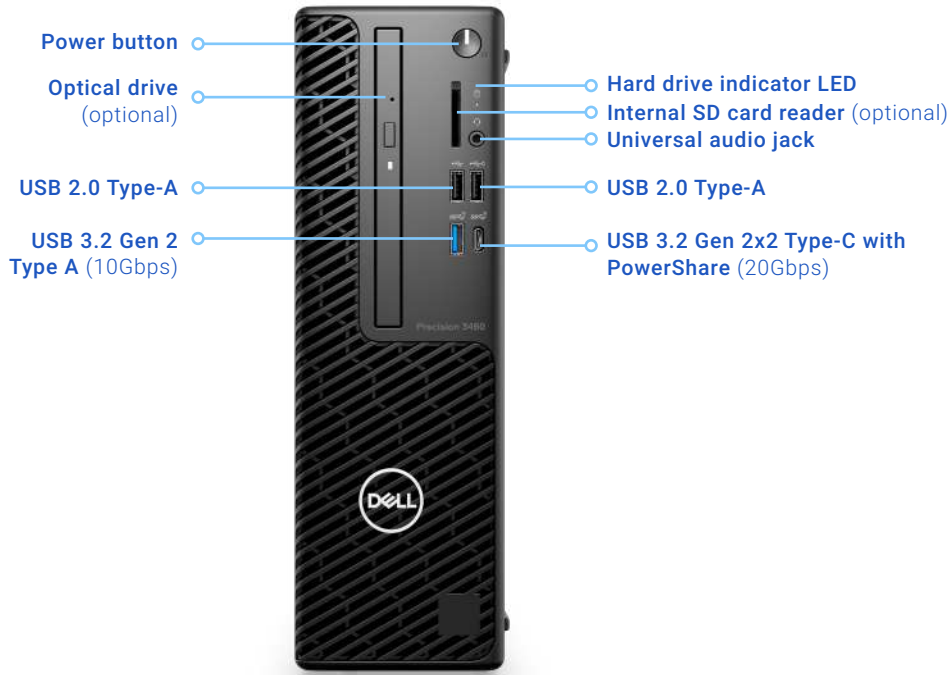

Smart performance and design.

An intelligent, performance-optimized, space-saving small form factor workstation featuring AI-responsiveness.

▶ [Click here to review 360 degree product demo.](#)