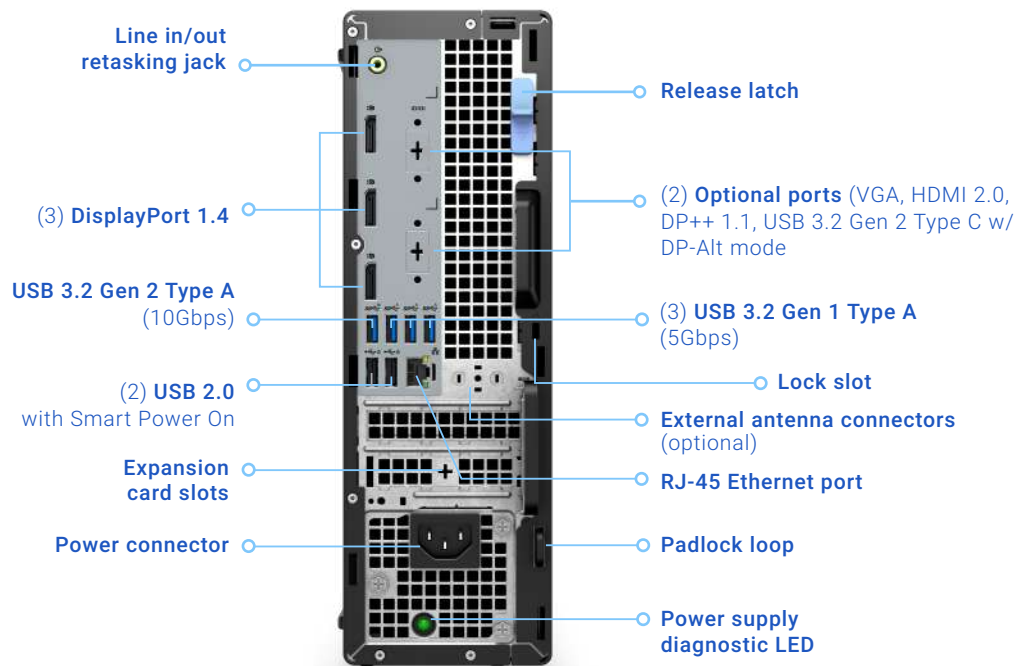

# Smart performance and design.

An intelligent, performance-optimized, space-saving small form factor workstation featuring AI-responsiveness.

▶ [Click here to review 360 degree product demo.](#)

**Intelligent performance**