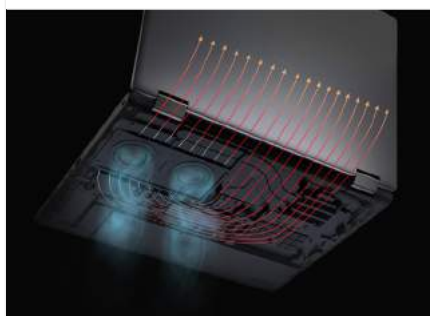

5680

Your next great work starts here.

The smallest footprint 16" workstation with AI-based optimization¹⁵

Advanced Thermals

(Illustration only, not 5680)

- User Selectable Thermals Tables (USTT)
- Dual Opposing Output (DOO) fan with Turbo blades & vapor chamber
- Dual intake venting
- Thermal insulated material, GORE™