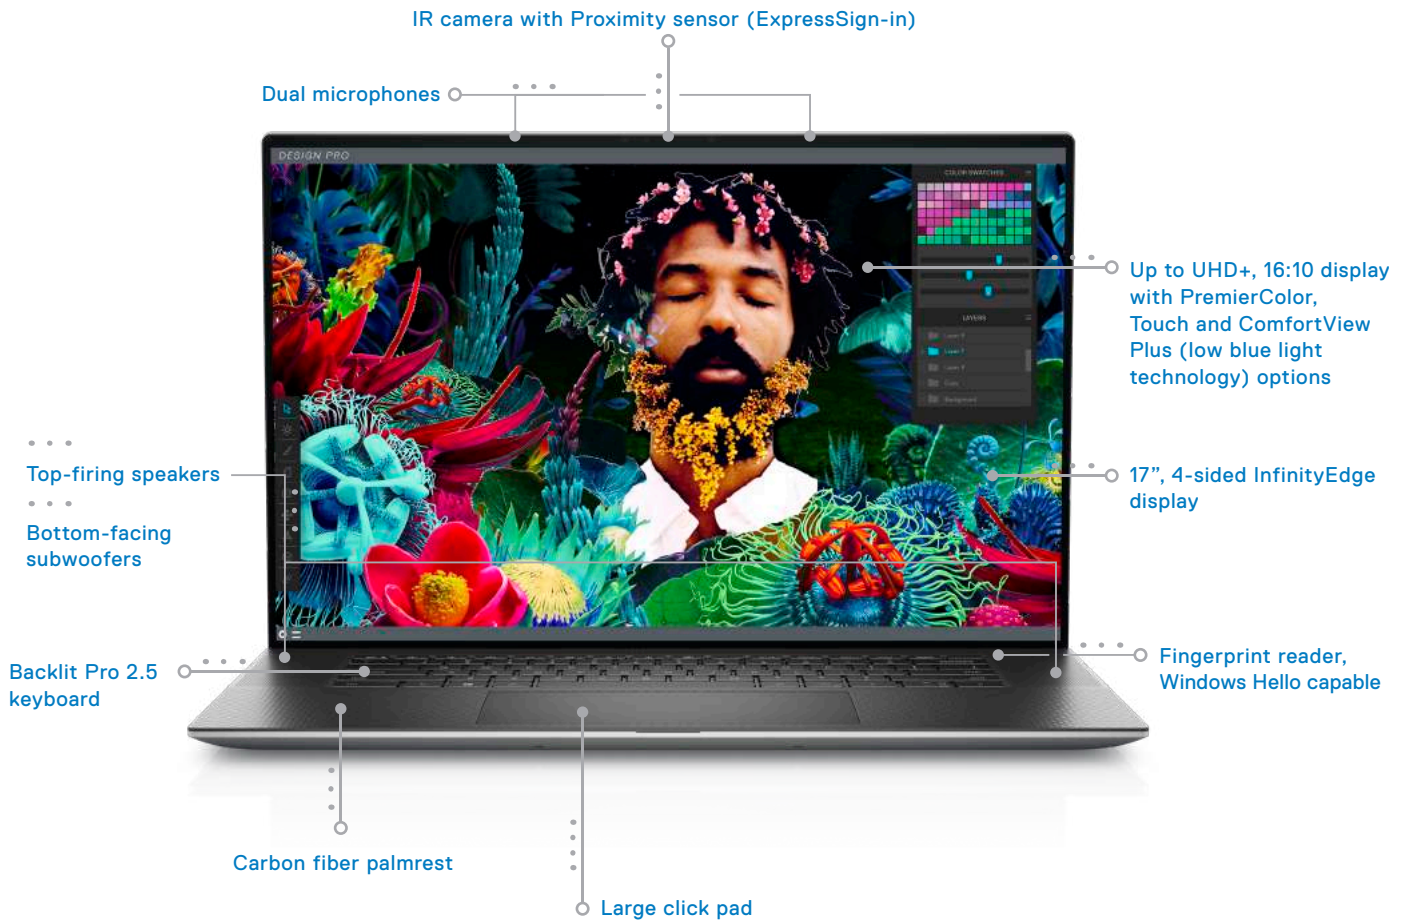

# 5770

Where elegance meets performance.

The smallest, thinnest & lightest 17" workstation with AI-based optimization

Titanium Gray aluminum cover

**Dell Optimizer for Precision**  
 ExpressSign-in  
 ExpressConnect  
 ExpressCharge  
 ExpressResponse  
 Intelligent Audio  
 Reporting & Analytics