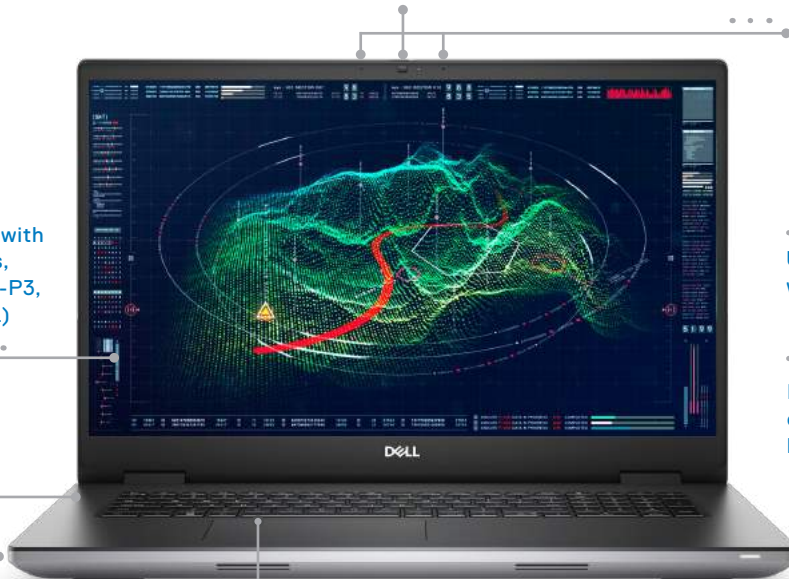

PRECISION 7780

Power your passion with Precision
Put max power behind your purpose with a scalable 17.3" mobile workstation.

FHD IR Camera, Windows Hello compliance, Integrated Camera Shutter, Proximity, Contextual Privacy and Ambient Light Sensors

16:9 aspect ratio (up to HDR400 UHD), display with narrower bezel, 500nits, PremierColor, 99% DCI-P3, ComfortView Plus (LBL) options

Dual array mics with noise suppression technology

Up to 16TB of storage, with 4 Gen 4 M.2 slots

Easy access storage with optional door on the bottom of the base

Pro keyboard

Optional Smart Card Reader

Chassis intrusion sensor

Large click pad with optional NFC reader

Up to WiFi 6E

Bluetooth 5.3

Dell Optimizer for Precision

ExpressSign-in
ExpressConnect
ExpressCharge
ExpressDischarge
ExpressResponse
Intelligent Audio
Reporting & Analytics

26.7 mm

Up to 240W adapter

Up to 93Whr battery

Sustainability

EPEAT Gold Registered
100% recycled plastics & cardboard contained in packaging