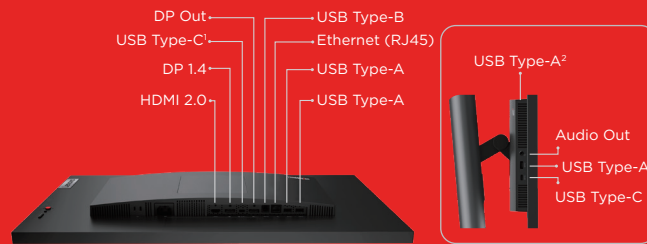

FEATURES OF THINKVISION P27h-30 MONITOR

Never miss a thing again

The ThinkVision P27h-30 monitor's large 27-inch QHD resolution IPS (In-Plane Switching) display delivers unmatched clarity and an excellent contrast ratio so that your eyes never miss a detail. The monitor is constructed with a 4-side NearEdgeless design, providing a maximized viewing experience. Featuring 99% sRGB, 95% DCI-P3, and 99% BT.709 along with Avg. Delta E<2 color accuracy, the ThinkVision P27h-30 monitor provides incredibly vivid and realistic images which are - essential in tasks where color accuracy plays a vital role. Experience HDR video content like never before, with the advanced HDR10 support.

A connectivity that empowers you to stay ahead

With the ThinkVision P27h-30 monitor's elaborate USB-C¹ docking, the possibilities for connectivity are endless. Its one-cable solution provides the best docking experience for productivity that enables the convenience of power charging (up to 100W), expanded display options (up to 4 x QHD monitors³), ethernet connections, and an extensive USB hub - including one USB-C¹ with 15W power for charging mobile. Access speedy and secure network connectivity with an ethernet port that supports MAPT, PXE, and WOL (S3, S4, and S5)⁴. The ThinkVision P27h-30 monitor allows you to truly experience multitasking by working on two computer systems on one screen with PiP (picture-in-picture), PbP (picture-by-picture), and KVM (keyboard, video, and mouse) switch. Expand the monitor function and do more with ThinkVision VoIP Stack⁵ for an enhanced VoIP or audio experience.

Built with care and green in mind

The ThinkVision P27h-30 monitor is designed ergonomically for comfort with simplified cable management and differentiation for optimal convenience. The Natural Low Blue Light technology automatically reduces harmful blue light without color distortion to protect your eyes and never let eye strain get in the way of your productivity. The ergonomic stand with tilt, lift, pivot, and swivel function lets you adjust the monitor to a height and angle that is most comfortable to work in for long durations. The ThinkVision P27h-30 monitor is built keeping the environment in mind - from its manufacturing to its delivery while being constructed with TCO 9.0 compliance sustainability and packed in a paper package with pulp cushion - for careful protection of the monitor, and the environment.

¹ USB Type-C® and USB-C™ are registered trademarks of USB Implementers Forum. | ² USB Type-A port is under the accessory hole cover. | ³ Maximum performance is dependent on the system's graphic card configuration and settings.

⁴ MAPT (Mac Address Pass Through), PXE (Preboot eXecution Environment), WOL (Wake on LAN; S3, S4, and S5) - these functions are for compatible PCs only. | ⁵ ThinkVision VoIP Stack MC60 Monitor Webcam and MS30 Monitor Soundbar (sold separately).